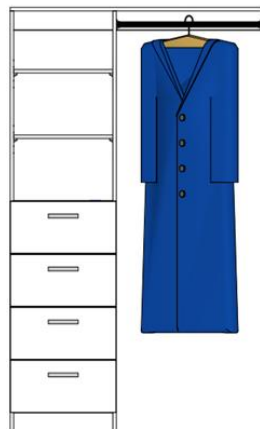

Top Shelf with Single Hanging Rail

BI Robe 01

Room Names _____

Top Shelf with Single & Double Hanging Rail

BI Robe 02

Room Names _____

Top Shelf & Single Hanging Rail with 4 x Fixed Shelves

BI Robe 03

Room Names _____

Top Shelf with Single & Double Hanging Rail with 4 x Fixed Shelves

BI Robe 04

Room Names _____

Top Shelf & Single Hanging Rail with 4 x drawers and 2 x Fixed Shelves

BI Robe 05

Room Names _____

Top Shelf with Single & Double Hanging Rail with 4 Drawers and 2 x Fixed Shelves

BI Robe 06

Room Names _____

Linen 01

Top Shelf only

Room Names _____

Linen 02

4 x Fixed Shelves