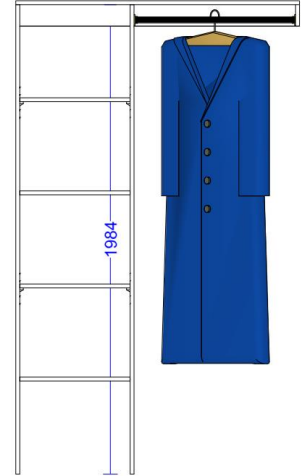

Top Shelf with Single Hanging Rail

BI Robe 01

Room Names _____

Top Shelf with Single & Double Hanging Rail

BI Robe 02

Room Names _____

Top Shelf & Single Hanging Rail with 4 x Fixed Shelves

BI Robe 03

Room Names _____

Top Shelf with Single & Double Hanging Rail with 4 x Fixed Shelves

BI Robe 04

Room Names _____

Top Shelf & Single Hanging Rail with 4 x drawers and 2 x Fixed Shelves

BI Robe 05

Room Names _____

Top Shelf with Single & Double Hanging Rail with 4 Drawers and 2 x Fixed Shelves

BI Robe 06

Room Names _____

Linen 01

Top Shelf only

Room Names _____

Linen 02

4 x Fixed Shelves