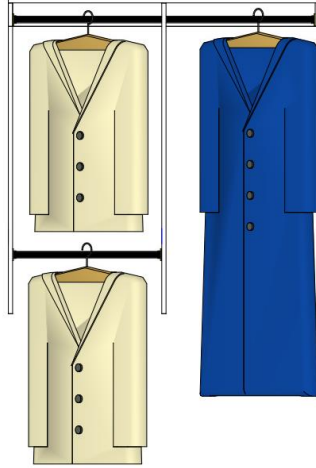

Top Shelf with Single Hanging Rail

BI Robe 01

Room Names _____

Top Shelf with Single & Double Hanging Rail

BI Robe 02

Room Names _____

Top Shelf & Single Hanging Rail with 4 x Fixed Shelves

BI Robe 03

Room Names _____

Top Shelf with Single & Double Hanging Rail with 4 x Fixed Shelves

BI Robe 04

Room Names _____

Top Shelf & Single Hanging Rail with 4 x drawers and 2 x Fixed Shelves

BI Robe 05

Room Names _____

Top Shelf with Single & Double Hanging Rail with 4 Drawers and 2 x Fixed Shelves

BI Robe 06

Room Names _____

Linen 01

Top Shelf only

Room Names _____

Linen 02

4 x Fixed Shelves