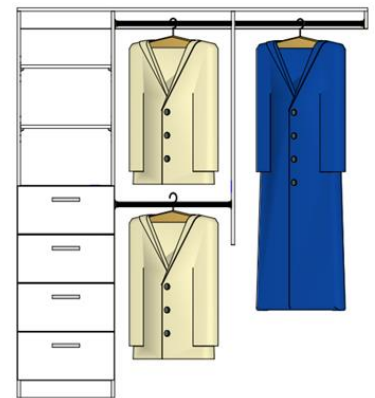

Top Shelf with Single Hanging Rail

BI Robe 01

Room Names _____

Top Shelf with Single & Double Hanging Rail

BI Robe 02

Room Names _____

Top Shelf & Single Hanging Rail with 4 x Fixed Shelves

BI Robe 03

Room Names _____

Top Shelf with Single & Double Hanging Rail with 4 x Fixed Shelves

BI Robe 04

Room Names _____

Top Shelf & Single Hanging Rail with 4 x drawers and 2 x Fixed Shelves

BI Robe 05

Room Names _____

Top Shelf with Single & Double Hanging Rail with 4 Drawers and 2 x Fixed Shelves

BI Robe 06

Room Names _____

Linen 01

Top Shelf only

Room Names _____

Linen 02

4 x Fixed Shelves